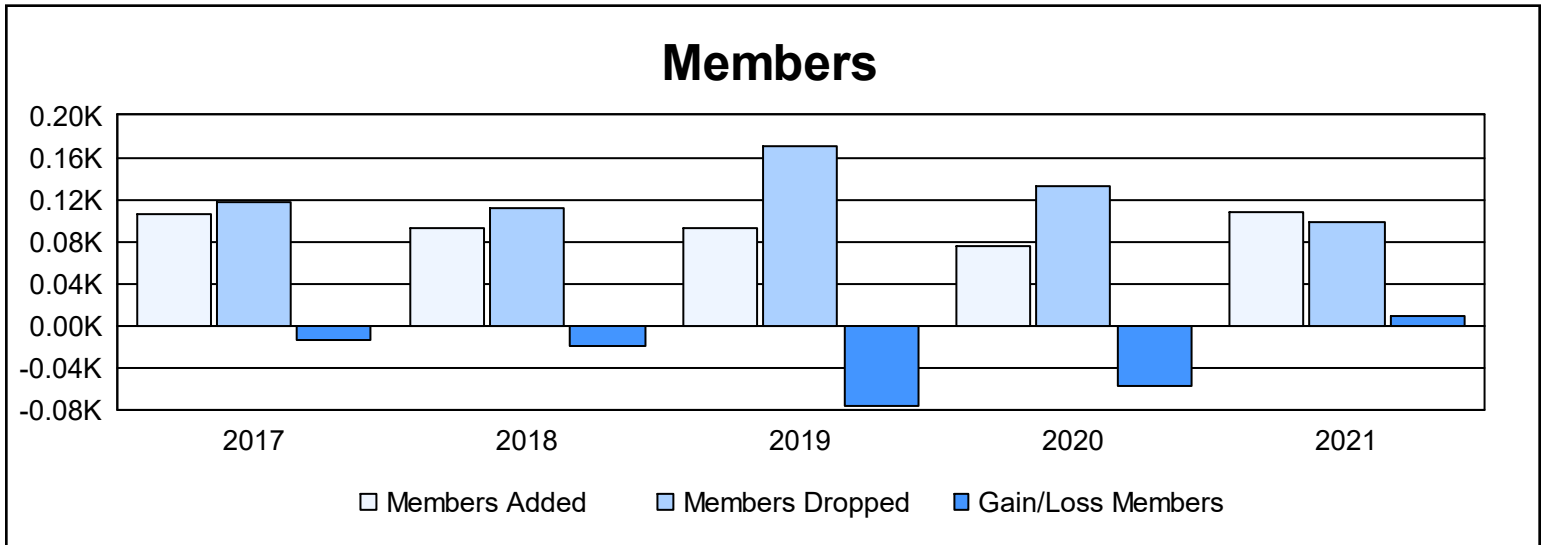

Year	New Clubs	Dropped Clubs	Gain/ Loss Clubs	New Members	Charter Members	Reinstate Members	Transfer Members	Total Member Added	Total Members Dropped	Gain/ Loss Members
2016-2017	1	1	0	69	21	2	13	105	118	-13
2017-2018	0	1	-1	72	0	8	13	93	112	-19
2018-2019	0	4	-4	62	1	9	21	93	170	-77
2019-2020	0	1	-1	63	1	2	10	76	133	-57
2020-2021	1	2	-1	74	29	2	3	108	99	9
<b>Average</b>	<b>0</b>	<b>2</b>	<b>-1</b>	<b>68</b>	<b>10</b>	<b>5</b>	<b>12</b>	<b>95</b>	<b>126</b>	<b>-31</b>

### Membership Composition June 2021 Cumulative