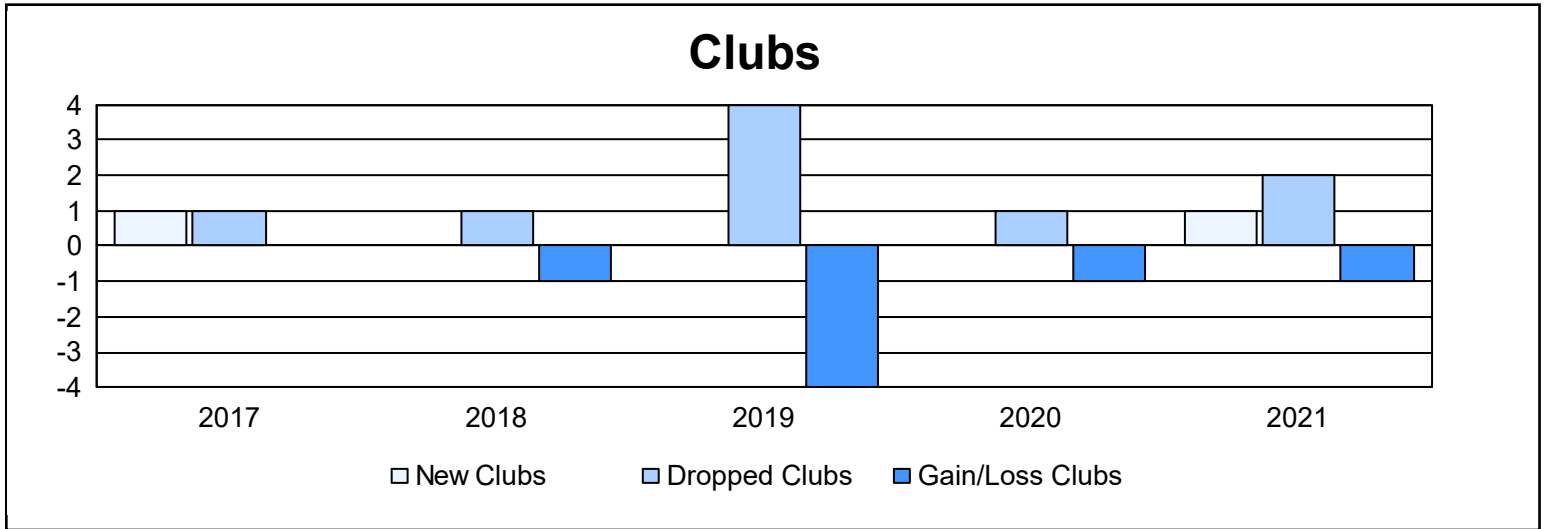

Year	New Clubs	Dropped Clubs	Gain/ Loss Clubs	New Members	Charter Members	Reinstate Members	Transfer Members	Total Member Added	Total Members Dropped	Gain/ Loss Members
2016-2017	1	1	0	69	21	2	13	105	118	-13
2017-2018	0	1	-1	72	0	8	13	93	112	-19
2018-2019	0	4	-4	62	1	9	21	93	170	-77
2019-2020	0	1	-1	63	1	2	10	76	133	-57
2020-2021	1	2	-1	74	29	2	3	108	99	9
<b>Average</b>	<b>0</b>	<b>2</b>	<b>-1</b>	<b>68</b>	<b>10</b>	<b>5</b>	<b>12</b>	<b>95</b>	<b>126</b>	<b>-31</b>

### Membership Composition June 2021 Cumulative